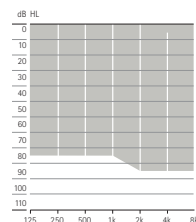

Phonak Marvel™ Receiver and Coupling Guide

Receivers

Standard (S)
46/111 (2cc)

Mild to moderately-severe hearing loss

Preferred Marvel receiver

Medium (M)
50/114 (2cc)

Mild to severe hearing loss

Power (P)
58/122 (2cc)

Mild to severe hearing loss

UltraPower (UP)
67/130 (2cc)
Compatible with cShell only

Moderate to profound hearing loss

Phonak Audéo™ M

312

R

312T

13T