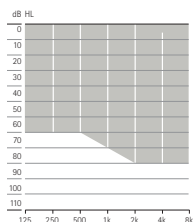

Phonak Marvel™ Receiver and Coupling Guide

Receivers

Standard (S)
46/111 (2cc)

Mild to moderately-severe hearing loss

Preferred Marvel receiver

Medium (M)
50/114 (2cc)

Mild to severe hearing loss

Power (P)
58/122 (2cc)

Mild to severe hearing loss

UltraPower (UP)
67/130 (2cc)
Compatible with cShell only

Moderate to profound hearing loss

Phonak Audéo™ M

312

R

312T

13T