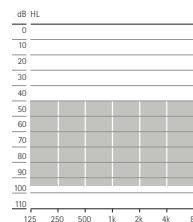

Phonak Marvel™ Receiver and Coupling Guide

Receivers

Standard (S)
46/111 (2cc)

Mild to moderately-severe hearing loss

Preferred Marvel receiver

Medium (M)
50/114 (2cc)

Mild to severe hearing loss

Power (P)
58/122 (2cc)

Mild to severe hearing loss

UltraPower (UP)
67/130 (2cc)
Compatible with cShell only

Moderate to profound hearing loss

Phonak Audéo™ M

312

R

312T

13T