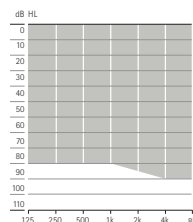

Phonak Marvel™ Receiver and Coupling Guide

Receivers

Standard (S)
46/111 (2cc)

Mild to moderately-severe hearing loss

Preferred Marvel receiver

Medium (M)
50/114 (2cc)

Mild to severe hearing loss

Power (P)
58/122 (2cc)

Mild to severe hearing loss

UltraPower (UP)
67/130 (2cc)
Compatible with cShell only

Moderate to profound hearing loss

Phonak Audéo™ M

312

R

312T

13T